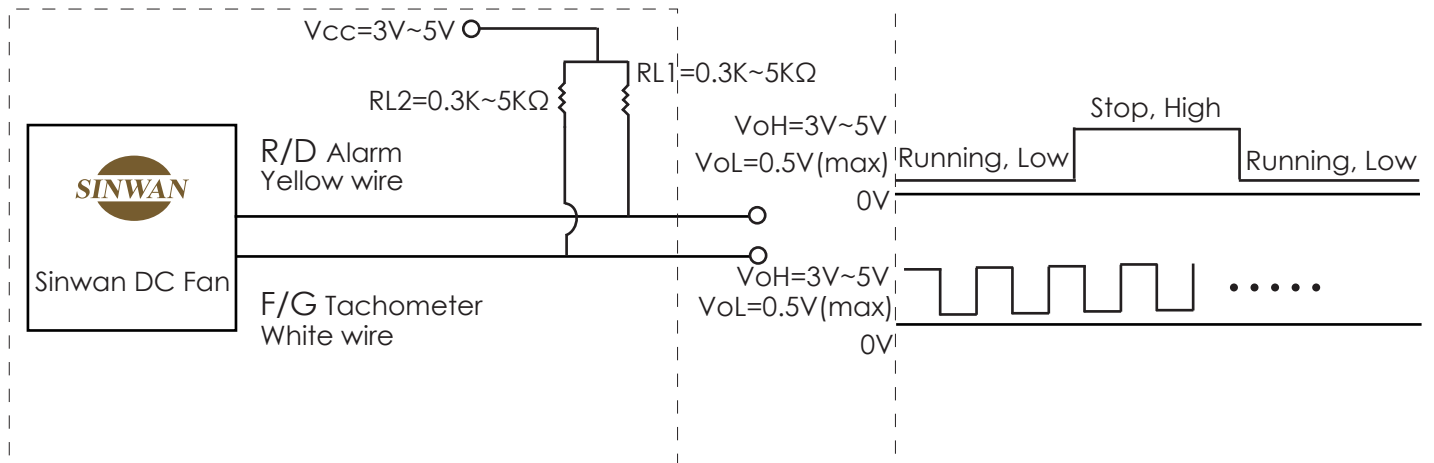

## Sinwan DC Fan - RD Alarm, F/G Tachometer Signals Output

- \* Output Open Collector Type or Open Drain
- \* Square Waves, 2 Pulses Per Revolution

- \* Output TTL Type
- \* Square Waves, 2 Pulses Per Revolution