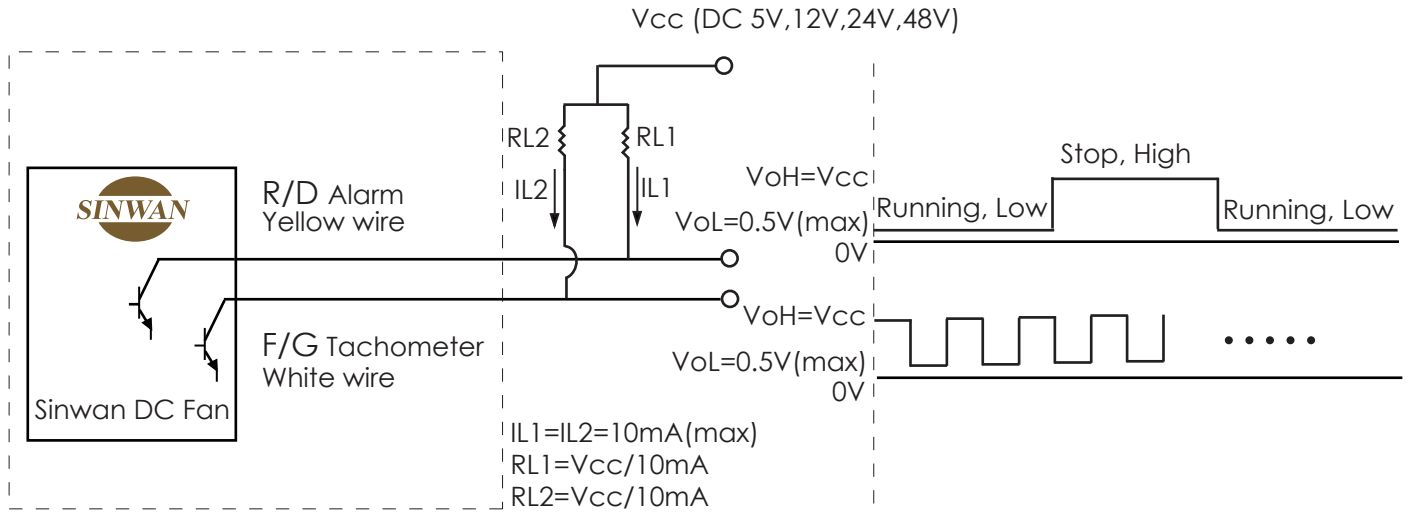

## Sinwan DC Fan - RD Alarm, F/G Tachometer Signals Output

- \* Output Open Collector Type or Open Drain
- \* Square Waves, 2 Pulses Per Revolution

- \* Output TTL Type
- \* Square Waves, 2 Pulses Per Revolution