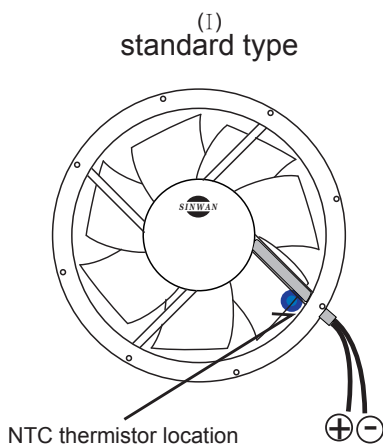

Sinwan DC Crossflow Fan

From MCD988~MCD612, S/C Type, Thermal Speed Control
 RPM speed, PWM duty cycle % vs Temp. °C & Thermistor Ω

Wiring method

L : Length of leads based on user's requirement