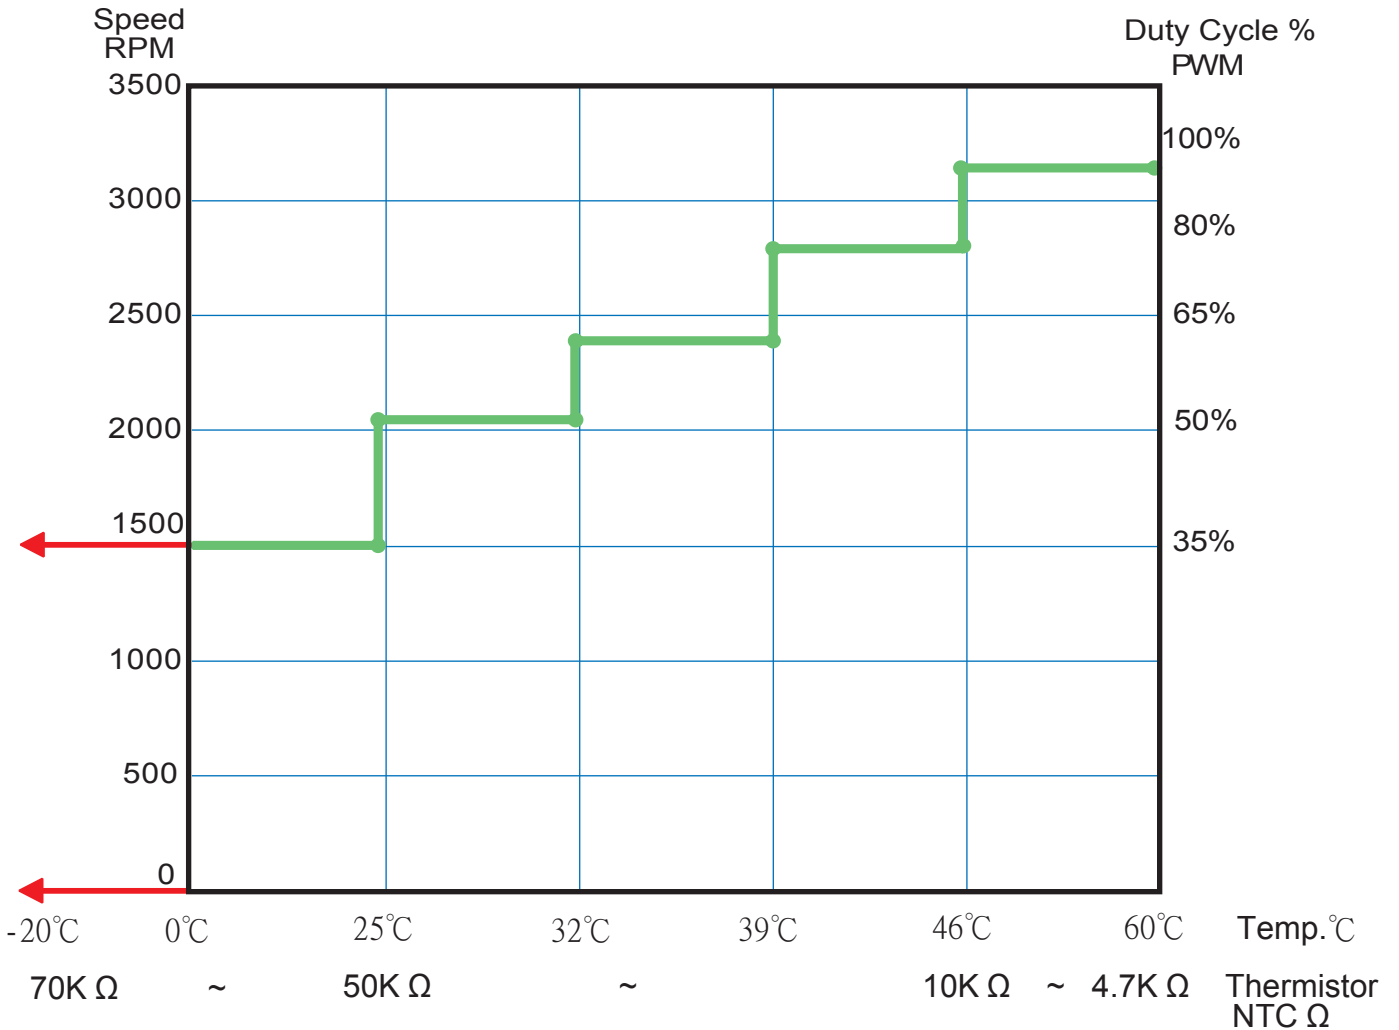

Sinwan DC Crossflow Fan

From MCD988~MCD612, S/C Type, Thermal Speed Control
 RPM speed, PWM duty cycle % vs Temp. °C & Thermistor Ω

Wiring method

L : Length of leads based on user's requirement