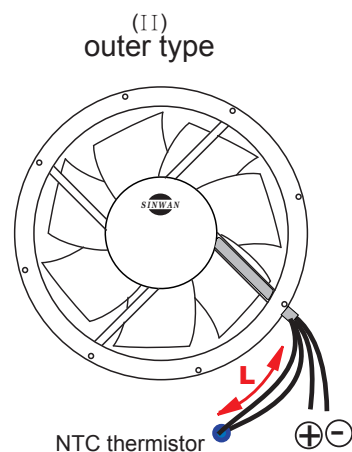

Sinwan DC Crossflow Fan

From MCD988~MCD612, S/C Type, Thermal Speed Control
 RPM speed, PWM duty cycle % vs Temp. °C & Thermistor Ω

Wiring method

L : Length of leads based on user's requirement