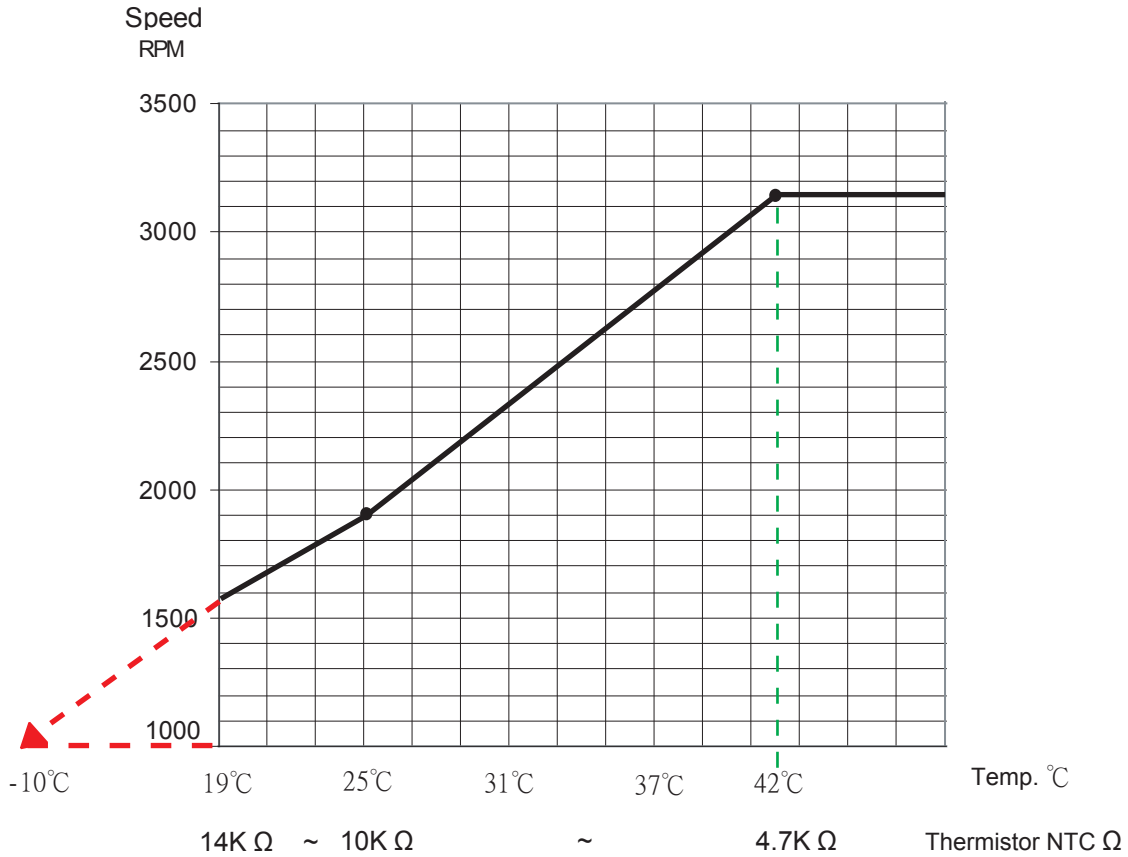

Sinwan DC Blower

From 126mm~120mm fan, S/C Type, Thermal speed control

RPM speed, vs Temp. °C & NTC Thermistor Ω

Wiring method

(I) standard type

NTC thermistor location

(II) outer type

L : Length of leads based on user's requirement