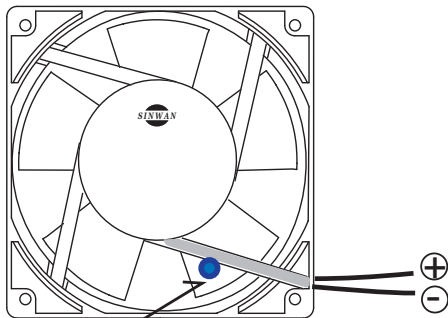

Sinwan DC Blower

From 126mm~120mm fan, S/C Type, Thermal speed control

RPM speed, vs Temp. °C & NTC Thermistor Ω

Wiring method

(I) standard type

NTC thermistor location

(II) outer type

L : Length of leads based on user's requirement