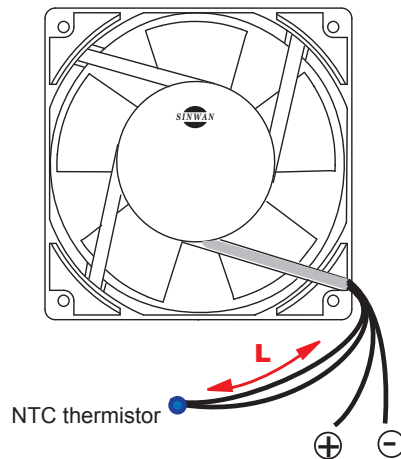

Sinwan DC Blower

From 126mm~120mm fan, S/C Type, Thermal speed control

RPM speed, vs Temp. °C & NTC Thermistor Ω

Wiring method

(I) standard type

NTC thermistor location

(II) outer type

L : Length of leads based on user's requirement