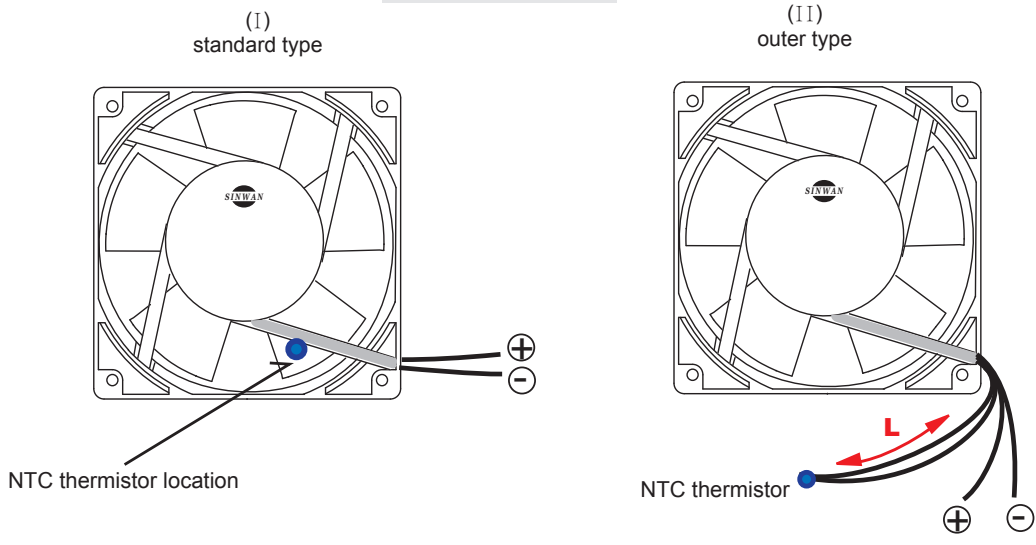

Sinwan DC Fan

From 127mm~80mm fan, and SD6025, S/C Type, Thermal speed control

RPM speed, vs Temp. °C & NTC Thermistor Ω

Wiring method

L : Length of leads based on user's requirement