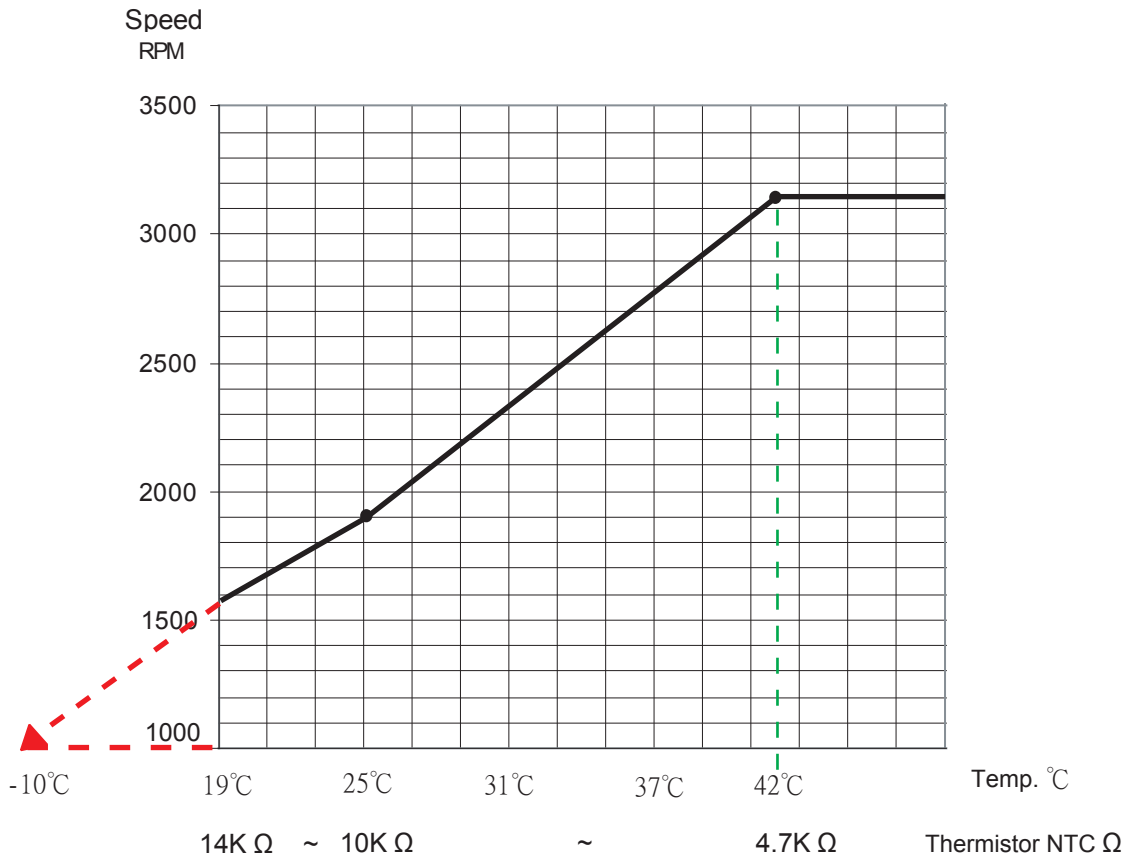

Sinwan DC Fan

From 127mm~80mm fan, and SD6025, S/C Type, Thermal speed control

RPM speed, vs Temp. °C & NTC Thermistor Ω

Wiring method

L : Length of leads based on user's requirement