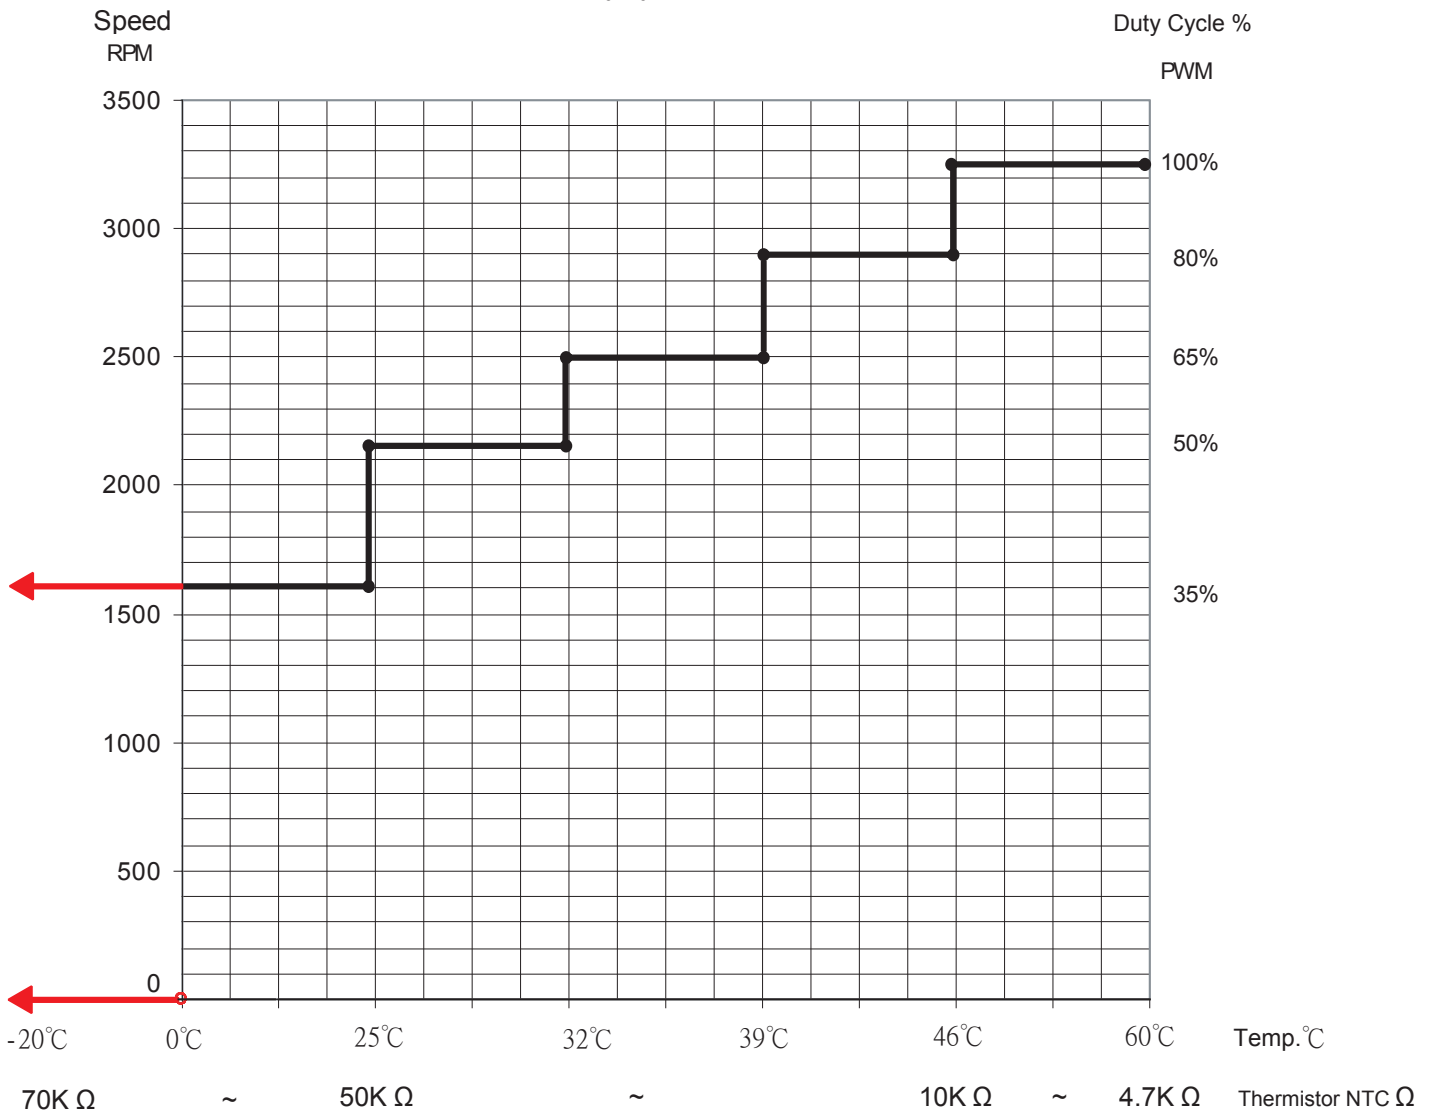

Sinwan DC Fan  
 SD175 Series, S/C Type, Thermal speed control  
 RPM speed, PWM % duty cycle vs Temp. °C & Thermistor Ω

Wiring method