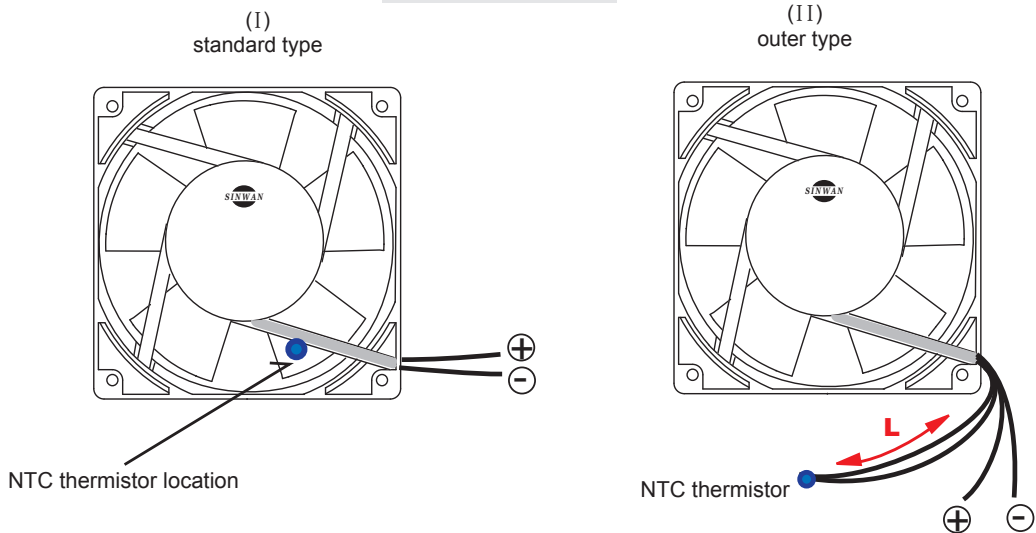

Sinwan DC Fan

SD1225,SD1232,SD1238 Series S/C Type, Thermal speed control

RPM speed, vs Temp. °C & NTC Thermistor Ω

Wiring method

L : Length of leads based on user's requirement