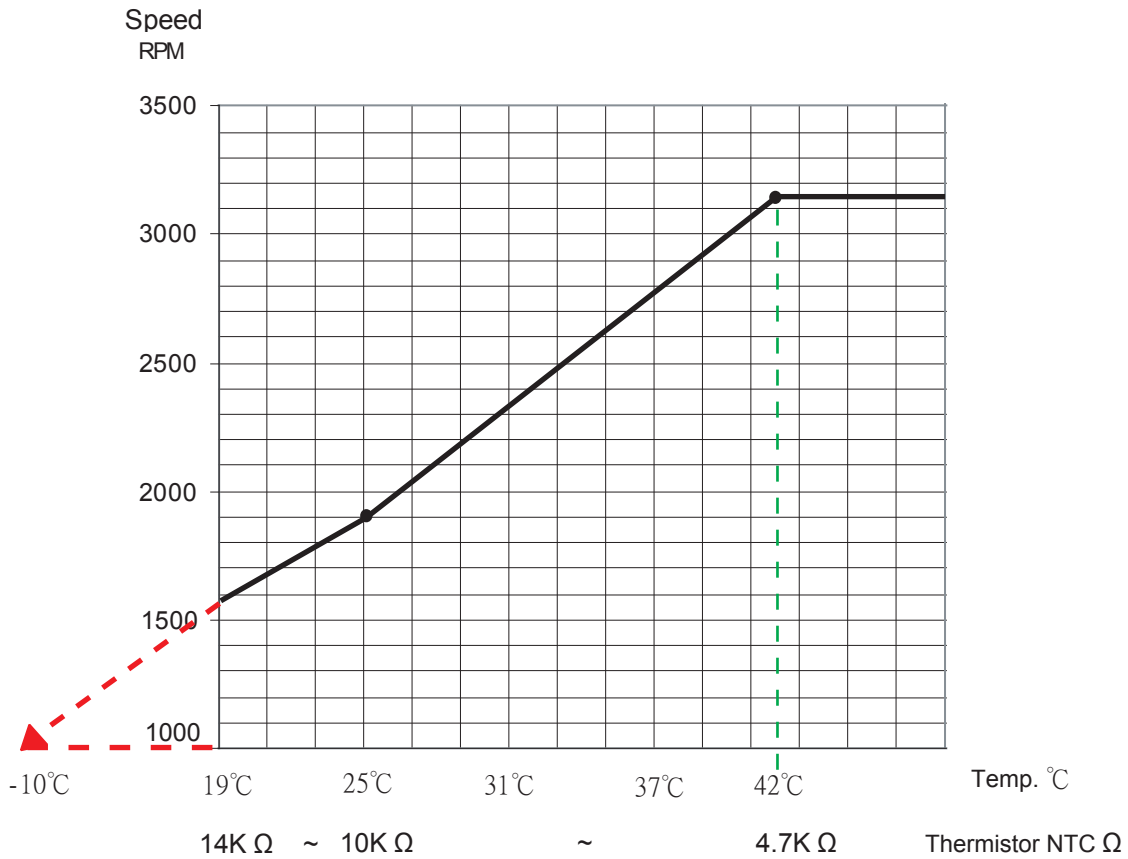

Sinwan DC Fan

SD1225,SD1232,SD1238 Series S/C Type, Thermal speed control

RPM speed, vs Temp. °C & NTC Thermistor Ω

Wiring method

L : Length of leads based on user's requirement