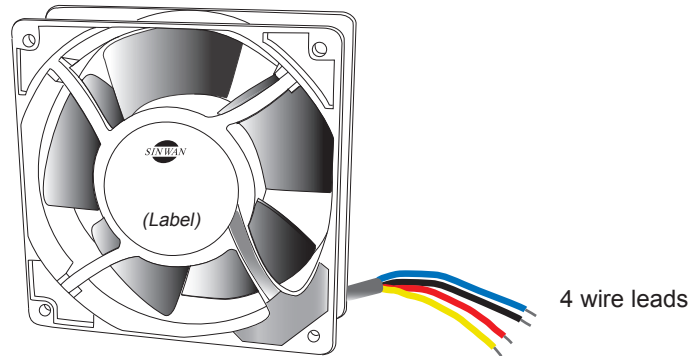

Sinwan External AC Metal Fans Dual Voltage 115VAC/230VAC

Dual Voltage Wiring Diagram **115VAC**

Dual Voltage Wiring Diagram **230VAC**

* 100/200 Dual VAC, 50/60 Hz * 115/230 Dual VAC, 50/60 HZ * Other dual voltage available on request

Sinwan Metal Fan Dual voltage Series:

Model	Size
M838AP11/22-1WB	80x80x38mm, All Metal
M938AP11/22-1WB	92x92x38mm, All Metal
M1232AP11/22-1WB	120x120x32mm, All Metal
M109AP11/22-1WB	120x120x38.5mm, All Metal
M127AP11/22-1WB	127x127x38.5mm, All Metal
M150AP11/22-1WB	172x150x38.5mm, All Metal
M172SAP11/22-1WB	172x150x51mm, All Metal
M172RAP11/22-1WB	Round 172x51mm, All Metal
M172EAP11/22-1WB	150x172x55mm, All Metal
M180FAP11/22-1WB	180x180x65mm, All Metal
M180GAP11/22-1WB	176x176x89mm, All Metal
M200RAN11/22-1WB	Round 200x70mm, All Metal
M254GAP11/22-1WB	Round 254x89mm, All Metal
M280GAN11/22-1WB	280x280x90mm, All Metal
MB960AP11/22-1WB	330x330x89mm, All Metal