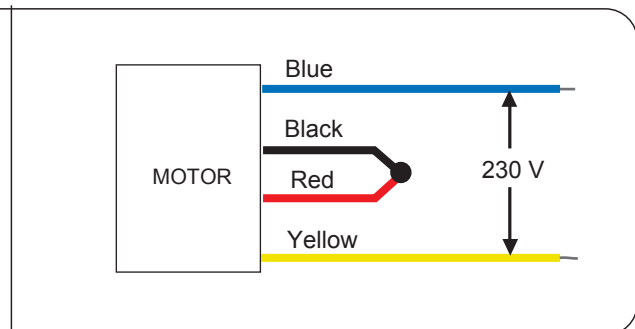

Sinwan External AC Metal Fans Dual Voltage 115VAC/230VAC

Dual Voltage Wiring Diagram **115VAC**

Dual Voltage Wiring Diagram **230VAC**

* 100/200 Dual VAC, 50/60 Hz * 115/230 Dual VAC, 50/60 HZ * Other dual voltage available on request

Sinwan Metal Fan Dual voltage Series:

Model	Size
M838AP11/22-1WB	80x80x38mm, All Metal
M938AP11/22-1WB	92x92x38mm, All Metal
M1232AP11/22-1WB	120x120x32mm, All Metal
M109AP11/22-1WB	120x120x38.5mm, All Metal
M127AP11/22-1WB	127x127x38.5mm, All Metal
M150AP11/22-1WB	172x150x38.5mm, All Metal
M172SAP11/22-1WB	172x150x51mm, All Metal
M172RAP11/22-1WB	Round 172x51mm, All Metal
M172EAP11/22-1WB	150x172x55mm, All Metal
M180FAP11/22-1WB	180x180x65mm, All Metal
M180GAP11/22-1WB	176x176x89mm, All Metal
M200RAN11/22-1WB	Round 200x70mm, All Metal
M254GAP11/22-1WB	Round 254x89mm, All Metal
M280GAN11/22-1WB	280x280x90mm, All Metal
MB960AP11/22-1WB	330x330x89mm, All Metal