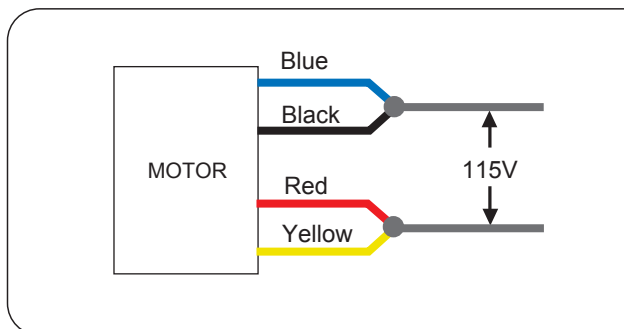

Sinwan External AC Metal Fans Dual Voltage 115VAC/230VAC

Dual Voltage Wiring Diagram **115VAC**

Dual Voltage Wiring Diagram **230VAC**

* 100/200 Dual VAC, 50/60 Hz * 115/230 Dual VAC, 50/60 HZ * Other dual voltage available on request

Sinwan Metal Fan Dual voltage Series:

Model	Size
M838AP11/22-1WB	80x80x38mm, All Metal
M938AP11/22-1WB	92x92x38mm, All Metal
M1232AP11/22-1WB	120x120x32mm, All Metal
M109AP11/22-1WB	120x120x38.5mm, All Metal
M127AP11/22-1WB	127x127x38.5mm, All Metal
M150AP11/22-1WB	172x150x38.5mm, All Metal
M172SAP11/22-1WB	172x150x51mm, All Metal
M172RAP11/22-1WB	Round 172x51mm, All Metal
M172EAP11/22-1WB	150x172x55mm, All Metal
M180FAP11/22-1WB	180x180x65mm, All Metal
M180GAP11/22-1WB	176x176x89mm, All Metal
M200RAN11/22-1WB	Round 200x70mm, All Metal
M254GAP11/22-1WB	Round 254x89mm, All Metal
M280GAN11/22-1WB	280x280x90mm, All Metal
MB960AP11/22-1WB	330x330x89mm, All Metal