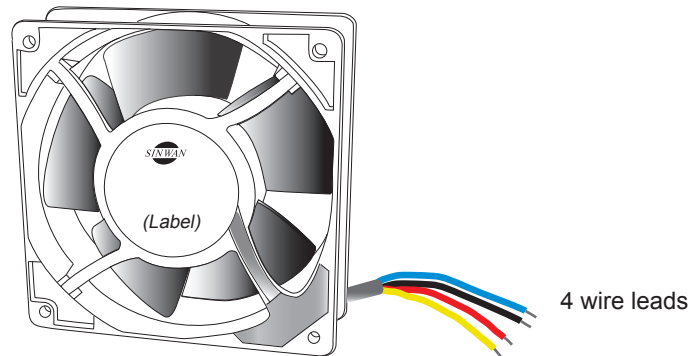

Sinwan External AC Fans Dual Voltage 115VAC/230VAC

Dual Voltage Wiring Diagram **115VAC**

Dual Voltage Wiring Diagram **230VAC**

* 100/200 Dual VAC, 50/60 Hz * 115/230 Dual VAC, 50/60 Hz * Other dual voltage available on request

Sinwan Metal Fan Dual voltage Series:

Model	Size
S825AP-11/22-1WB	80x80x25.5mm
S80AP-11/22-1WB	80x80x38mm
S92AP-11/22-1WB	92x92x25.5mm
S938AP-11/22-1WB	92x92x38mm
S125AP-11/22-1WB	120x120x25.5mm
S1232AN-11/22-1WB	120x120x32mm
S109AP-11/22-1WB	120x120x38.5mm
S119AP-11/22-1WB	120x120x38.5mm
S127AP-11/22-1WB	127x127x38.5mm
S150AP-11/22-1WB	172x150x38.5mm
S172SAP-11/22-1WB	172x150x51mm
S172RAP-11/22-1WB	Round 172x51mm
S172EAP-11/22-1WB	150x172x55mm
S180FAP-11/22-1WB	180x180x65mm
S180GAP-11/22-1WB	176x176x89mm
S200RAN-11/22-1WB	Round 200x70mm
S205AP-11/22-1WB	205x205x72mm
S254AP-11/22-1WB	Round 254x89mm
S254RAP-11/22-1WB	Round 254x89mm
S280RAN-11/22-1WB	280x280x90mm