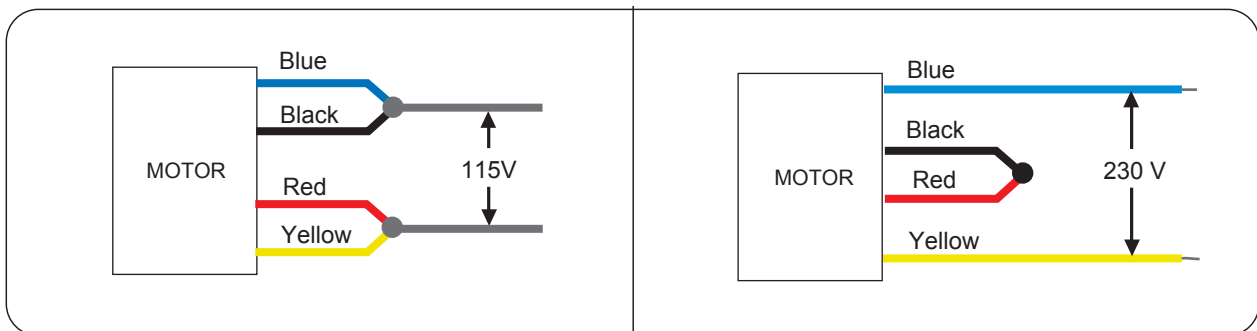

Sinwan External AC Fans Dual Voltage 115VAC/230VAC

Dual Voltage Wiring Diagram **115VAC**

Dual Voltage Wiring Diagram **230VAC**

* 100/200 Dual VAC, 50/60 Hz * 115/230 Dual VAC, 50/60 Hz * Other dual voltage available on request

Sinwan Metal Fan Dual voltage Series:

Model	Size
S825AP-11/22-1WB	80x80x25.5mm
S80AP-11/22-1WB	80x80x38mm
S92AP-11/22-1WB	92x92x25.5mm
S938AP-11/22-1WB	92x92x38mm
S125AP-11/22-1WB	120x120x25.5mm
S1232AN-11/22-1WB	120x120x32mm
S109AP-11/22-1WB	120x120x38.5mm
S119AP-11/22-1WB	120x120x38.5mm
S127AP-11/22-1WB	127x127x38.5mm
S150AP-11/22-1WB	172x150x38.5mm
S172SAP-11/22-1WB	172x150x51mm
S172RAP-11/22-1WB	Round 172x51mm
S172EAP-11/22-1WB	150x172x55mm
S180FAP-11/22-1WB	180x180x65mm
S180GAP-11/22-1WB	176x176x89mm
S200RAN-11/22-1WB	Round 200x70mm
S205AP-11/22-1WB	205x205x72mm
S254AP-11/22-1WB	Round 254x89mm
S254RAP-11/22-1WB	Round 254x89mm
S280RAN-11/22-1WB	280x280x90mm